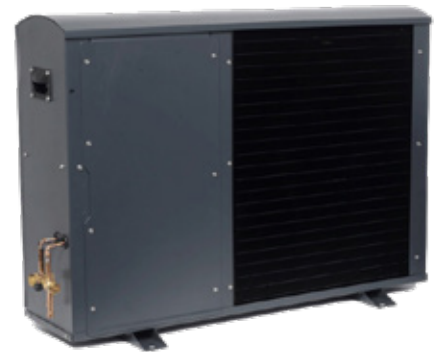

Made in
the U.S.A.

Wine Guardian Systems are made in the USA. Manufacturer reserves the right to make changes to this document without prior notice at its sole discretion.

Rev 1/19

Wine Guardian USA:
1 (800) 825 3268 | 1 (315) 452 7400
wineguardian.com | info@wineguardian.com

Wine Guardian European Office:
Pestalozzistrasse 2, CH-8201 Schaffhausen, Switzerland
+41 (0) 52 224-0490

Find a Distributor